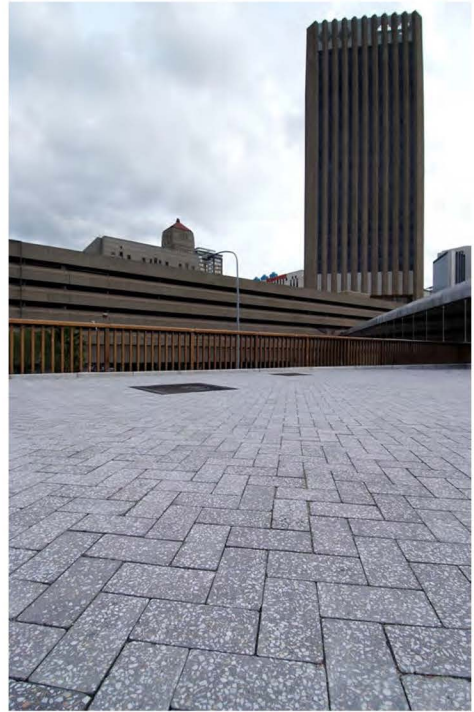

PAVING RANGE

0 2 1 9 0 5 5 9 9 8

info@celpaving.co.za

www.celpaving.co.za

Commercial Spaces

The Sea Point Promenade, Sea Point

Upper parking area, Kirstenbosch Botanical Gardens

Cape Town Station Upper deck, CBD

Sherwood Shopping Centre, Bergvliet

Market Square, Hermanus