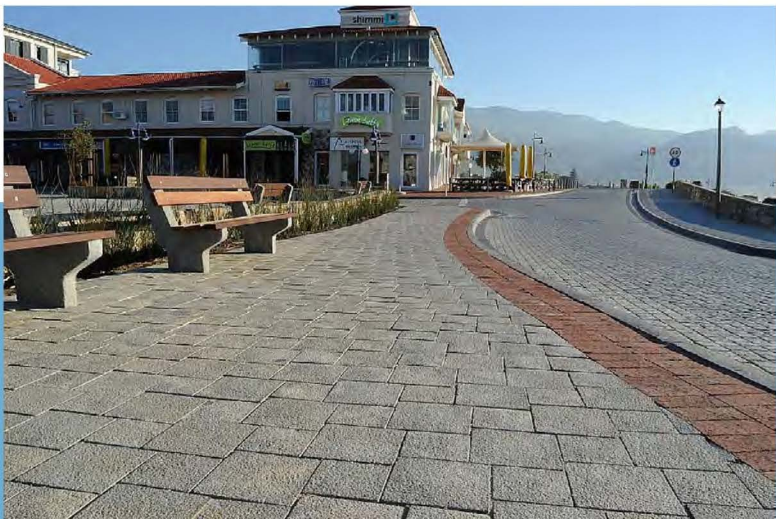

PAVING RANGE

0 2 1 9 0 5 5 9 9 8

info@celpaving.co.za

www.celpaving.co.za

Commercial Spaces

The Sea Point Promenade, Sea Point

Upper parking area, Kirstenbosch Botanical Gardens

Cape Town Station Upper deck, CBD

Sherwood Shopping Centre, Bergvliet

Market Square, Hermanus