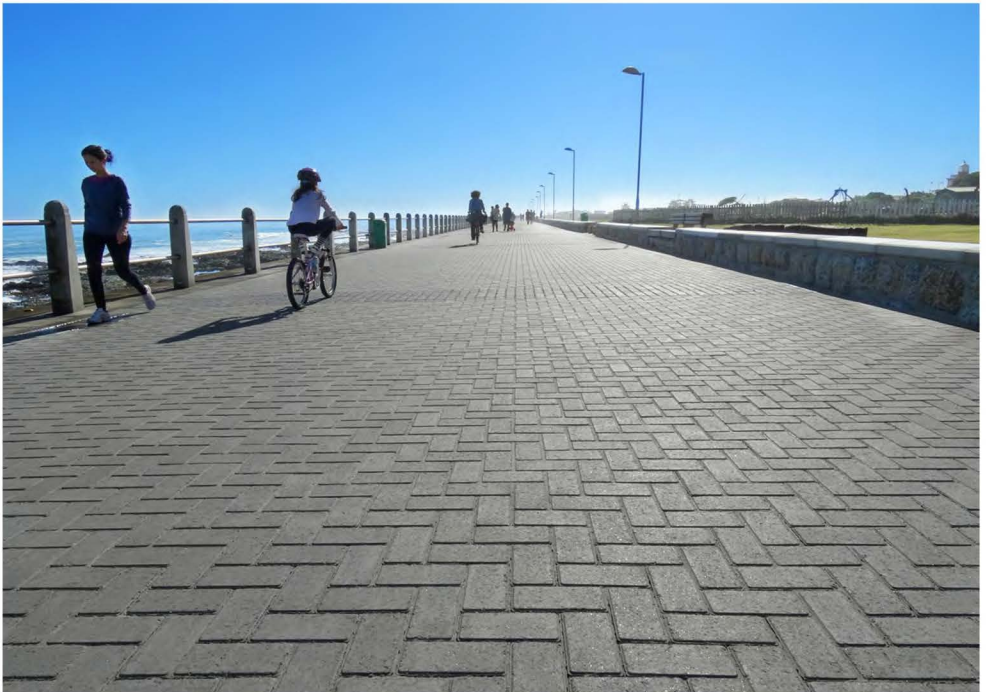

PAVING RANGE

0 2 1 9 0 5 5 9 9 8

info@celpaving.co.za

www.celpaving.co.za

Commercial Spaces

The Sea Point Promenade, Sea Point

Upper parking area, Kirstenbosch Botanical Gardens

Cape Town Station Upper deck, CBD

Sherwood Shopping Centre, Bergvliet

Market Square, Hermanus